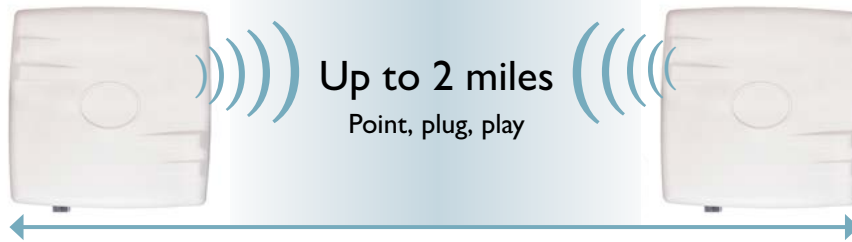

FL WLAN 4321

High-speed wireless Ethernet communication in 4 easy steps

Remote assets

1. Unpack the hardware
2. Mount the hardware
3. Plug in the hardware
4. Leave the hardware

Outside

Inside

Adapter

RJ45

Power

Power adapter

Shielded outdoor cable
(not included)

FL WLAN 4321 kit		1194423
Shielded outdoor cable: RJ45 to RJ45	25 feet	1226168
	50 feet	1226164
	150 feet	1226166
	300 feet	1226167
Unmanaged Switches	5-port	1085039
	8-port	1085256